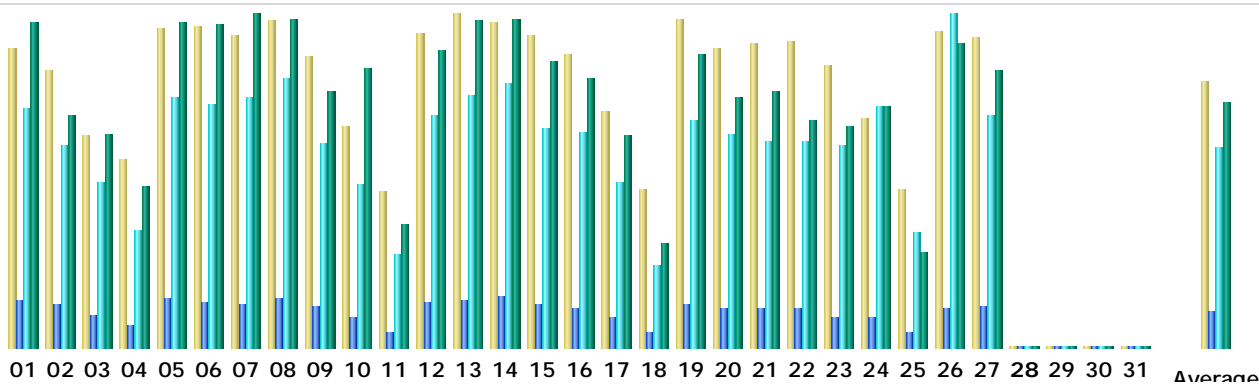

Last Update: 27 Oct 2009 - 21:19

Reported period:

Summary

Reported period	Month Oct 2009				
First visit	01 Oct 2009 - 00:00				
Last visit	27 Oct 2009 - 21:19				
	Unique visitors	Number of visits	Pages	Hits	Bandwidth
Viewed traffic *	13445	19485 (1.44 visits/visitor)	221476 (11.36 Pages/Visit)	1226982 (62.97 Hits/Visit)	9.65 GB (519.4 KB/Visit)
Not viewed traffic *			22698	38893	464.03 MB

* Not viewed traffic includes traffic generated by robots, worms, or replies with special HTTP status codes.

Monthly history

Month	Unique visitors	Number of visits	Pages	Hits	Bandwidth
Jan 2009	14277	22707	427745	2278323	10.77 GB
Feb 2009	15050	23599	473759	2265514	10.29 GB
Mar 2009	17263	26614	435762	2277918	11.04 GB
Apr 2009	15317	23846	453724	2219006	18.23 GB
May 2009	13930	21721	414699	2065976	22.29 GB
Jun 2009	14168	22035	338610	1786534	15.19 GB
Jul 2009	16957	26058	313752	1764491	14.87 GB
Aug 2009	15333	23213	260725	1381163	12.16 GB
Sep 2009	11533	16441	189420	988167	8.29 GB
Oct 2009	13445	19485	221476	1226982	9.65 GB
Nov 2009	0	0	0	0	0
Dec 2009	0	0	0	0	0
Total	147273	225719	3529672	18254074	132.77 GB

Days of month

Hours

Hours	Pages	Hits	Bandwidth	Hours	Pages	Hits	Bandwidth
00	17368	92852	712.25 MB	12	5172	28537	245.33 MB
01	20939	111860	890.64 MB	13	5644	31660	256.61 MB
02	21242	116527	940.04 MB	14	4593	25386	213.43 MB
03	19060	111374	869.11 MB	15	4105	20864	194.61 MB
04	16678	94790	756.72 MB	16	3146	16175	132.68 MB
05	19346	108049	857.55 MB	17	2393	11322	91.35 MB
06	18538	105195	860.96 MB	18	2185	9557	76.88 MB
07	14331	84337	629.81 MB	19	1668	7562	53.72 MB
08	9129	52865	527.19 MB	20	1899	10018	65.98 MB
09	7703	44549	376.13 MB	21	2305	13668	89.60 MB
10	6556	36046	315.02 MB	22	3082	15795	121.85 MB
11	5848	30977	269.02 MB	23	8546	47017	336.86 MB