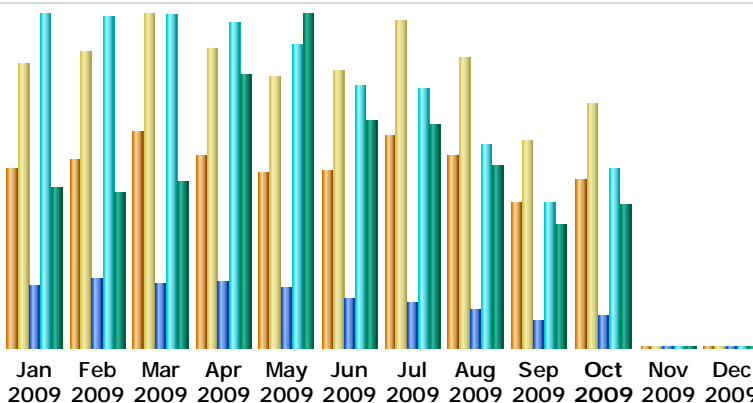

Last Update: 27 Oct 2009 - 21:19

Reported period:

Summary

Reported period	Month Oct 2009				
First visit	01 Oct 2009 - 00:00				
Last visit	27 Oct 2009 - 21:19				
	Unique visitors	Number of visits	Pages	Hits	Bandwidth
Viewed traffic *	13445	19485 (1.44 visits/visitor)	221476 (11.36 Pages/Visit)	1226982 (62.97 Hits/Visit)	9.65 GB (519.4 KB/Visit)
Not viewed traffic *			22698	38893	464.03 MB

* Not viewed traffic includes traffic generated by robots, worms, or replies with special HTTP status codes.

Monthly history

Month	Unique visitors	Number of visits	Pages	Hits	Bandwidth
Jan 2009	14277	22707	427745	2278323	10.77 GB
Feb 2009	15050	23599	473759	2265514	10.29 GB
Mar 2009	17263	26614	435762	2277918	11.04 GB
Apr 2009	15317	23846	453724	2219006	18.23 GB
May 2009	13930	21721	414699	2065976	22.29 GB
Jun 2009	14168	22035	338610	1786534	15.19 GB
Jul 2009	16957	26058	313752	1764491	14.87 GB
Aug 2009	15333	23213	260725	1381163	12.16 GB
Sep 2009	11533	16441	189420	988167	8.29 GB
Oct 2009	13445	19485	221476	1226982	9.65 GB
Nov 2009	0	0	0	0	0
Dec 2009	0	0	0	0	0
Total	147273	225719	3529672	18254074	132.77 GB

Days of month

Hours

Hours	Pages	Hits	Bandwidth	Hours	Pages	Hits	Bandwidth
00	17368	92852	712.25 MB	12	5172	28537	245.33 MB
01	20939	111860	890.64 MB	13	5644	31660	256.61 MB
02	21242	116527	940.04 MB	14	4593	25386	213.43 MB
03	19060	111374	869.11 MB	15	4105	20864	194.61 MB
04	16678	94790	756.72 MB	16	3146	16175	132.68 MB
05	19346	108049	857.55 MB	17	2393	11322	91.35 MB
06	18538	105195	860.96 MB	18	2185	9557	76.88 MB
07	14331	84337	629.81 MB	19	1668	7562	53.72 MB
08	9129	52865	527.19 MB	20	1899	10018	65.98 MB
09	7703	44549	376.13 MB	21	2305	13668	89.60 MB
10	6556	36046	315.02 MB	22	3082	15795	121.85 MB
11	5848	30977	269.02 MB	23	8546	47017	336.86 MB