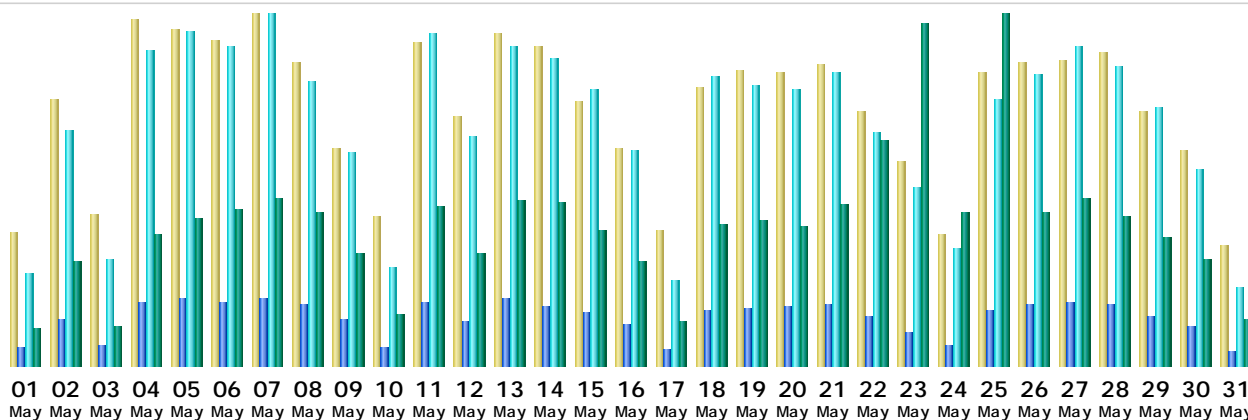

Day	Number of visits	Pages	Hits	Bandwidth
01 May 2009	362	5121	25409	193.20 MB
02 May 2009	726	12742	64657	539.16 MB
03 May 2009	413	5488	29151	206.19 MB
04 May 2009	942	17402	86947	687.59 MB
05 May 2009	915	18388	92286	767.33 MB
06 May 2009	885	17725	88111	813.93 MB
07 May 2009	956	18641	96869	866.67 MB
08 May 2009	826	16799	78257	792.62 MB
09 May 2009	592	12563	58988	587.51 MB
10 May 2009	408	5155	27118	265.10 MB
11 May 2009	879	17266	91784	828.43 MB
12 May 2009	677	12362	63425	580.76 MB
13 May 2009	904	18500	87923	857.05 MB
14 May 2009	868	16615	84591	844.51 MB
15 May 2009	721	14895	76010	700.63 MB
16 May 2009	591	11502	59585	543.50 MB
17 May 2009	367	4607	23602	233.23 MB
18 May 2009	756	15482	79771	736.95 MB
19 May 2009	804	15888	77227	756.84 MB
20 May 2009	797	16208	75908	721.80 MB
21 May 2009	818	17189	80953	837.72 MB
22 May 2009	691	13917	64243	1.14 GB
23 May 2009	554	9600	48998	1.74 GB
24 May 2009	357	5393	32367	794.45 MB
25 May 2009	798	15151	73404	1.78 GB
26 May 2009	825	16789	80392	799.84 MB
27 May 2009	831	17436	88009	862.59 MB
28 May 2009	852	17032	82641	777.58 MB
29 May 2009	693	13704	71537	663.26 MB
30 May 2009	585	11071	54064	554.63 MB
31 May 2009	328	4068	21749	237.11 MB
Average	700.68	13377.39	66644.39	736.40 MB
Total	21721	414699	2065976	22.29 GB

Days of week